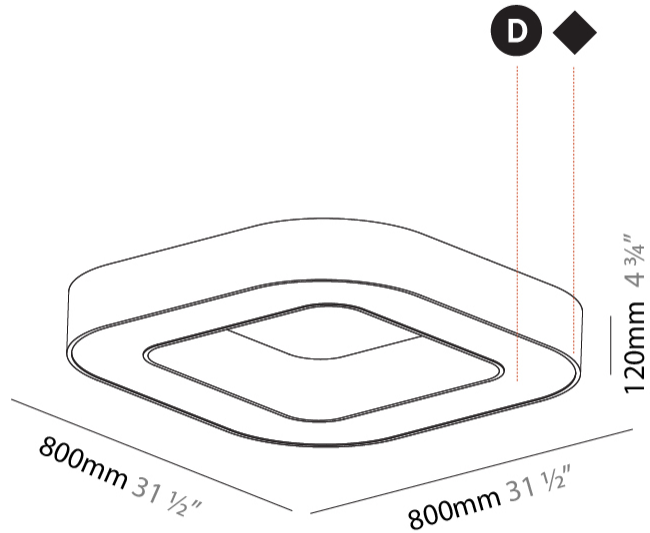

1. To build a product code in our configurator select the specify button on the base model # product page
2. To build a manual product code on this datasheet choose from the options listed below in blue font and add the suffix to the base model #

GENERAL

Series: Glorious
Subseries: Glorious Quantum
Brand: Prolicht
Division: Architectural
Mounting Type: Surface
Mounting Location: Ceiling
Subcategory: Ambient

PHYSICAL

Shape: Square
Length (mm): 800
Length (in): 31 1/2
Width (mm): 800
Width (in): 31 1/2
Height (mm): 120
Height (in): 4 3/4
Light Distribution: Direct
Weight (kg): 9.04
Weight (lbs): 19.92
Diffuser: [PMMA - Opal or Micro-Prism](#)
Fixture Finish: [SSR / BKV / CWI / CRY / HAB / UFT / ITA / RUA / FTG / MYG / LOD / PUS / FRO / FUP / KIA / POP / BLS / SPG / MEY / GOH / GUM / CHC / COM / ABZ / JAG / OBR / MOS / ROR](#)
Fixture Material: Aluminum

ELECTRICAL

Lamp Type: LED (Zhaga Standard)
Input Wattage (W): 40
Total Output Wattage (W): 32 / 25.6 (3500K)
Dimming: [Non-Dimming / Phase Dimming (120Vac only) / 0-10V Dimming](#)
Driver Included: Yes
Driver Location: Integrated
Driver Type: Constant Current - 120 / 277Vac
Driver Class: Class 2
Input Voltage (V): 120 - 277
Constant Current (MA): 350 / 800 (3500K)

LED

Color Temperature (°K): [3000 / 3500 / 4000](#)
Max. Delivered Lumen (lm): 3690 / 3822 / 3900
CRI: >80 CRI
Efficiency (%): 65
Lamp Life (hrs): 50000

OPTICAL

RATINGS AND CERTIFICATIONS

Certified By: Certified for North American Standards
IP rating: IP20