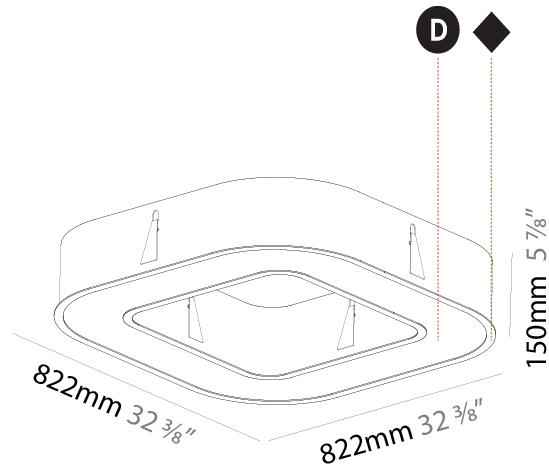

GENERAL

Series: Glorious
Subseries: Glorious Quantum
Brand: Prolicht
Division: Architectural
Mounting Type: Recessed
Mounting Location: Ceiling
Subcategory: Ambient

PHYSICAL

Shape: Square
Length (mm): 822
Length (in): 32 3/8
Width (mm): 822
Width (in): 32 3/8
Height (mm): 150
Height (in): 5 7/8
Min. Recessing Depth (mm): 160
Min. Recessing Depth (in): 6 1/8
Light Distribution: Direct
Weight (kg): 10.55
Weight (lbs): 23.21
Diffuser: PMMA - Opal or Micro-Prism
Fixture Finish: SSR / BKV / CWI / CRY / HAB / UFT / ITA / RUA / FTG / MYG / LOD / PUS / FRO / FUP / KIA / POP / BLS / SPG / MEY / GOH / GUM / CHC / COM / ABZ / JAG / OBR / MOS / ROR
Fixture Material: Aluminum

ELECTRICAL

Lamp Type: LED (Zhaga Standard)
Input Wattage (W): 40
Total Output Wattage (W): 32 / 25.6 (3500K)
Dimming: Non-Dimming / Phase Dimming (120Vac only) / 0-10V Dimming
Driver Included: Yes
Driver Location: Integrated
Driver Type: Constant Current - 120 / 277Vac
Driver Class: Class 2
Input Voltage (V): 120 - 277
Constant Current (MA): 350 / 800 (3500K)

LED

Color Temperature (°K): 3000 / 3500 / 4000
Max. Delivered Lumen (lm): 3690 / 3822 / 3900
CRI: >80 CRI
Efficiency (%): 65
Lamp Life (hrs): 50000

OPTICAL

RATINGS AND CERTIFICATIONS

Certified By: Certified for North American Standards
IP rating: IP20